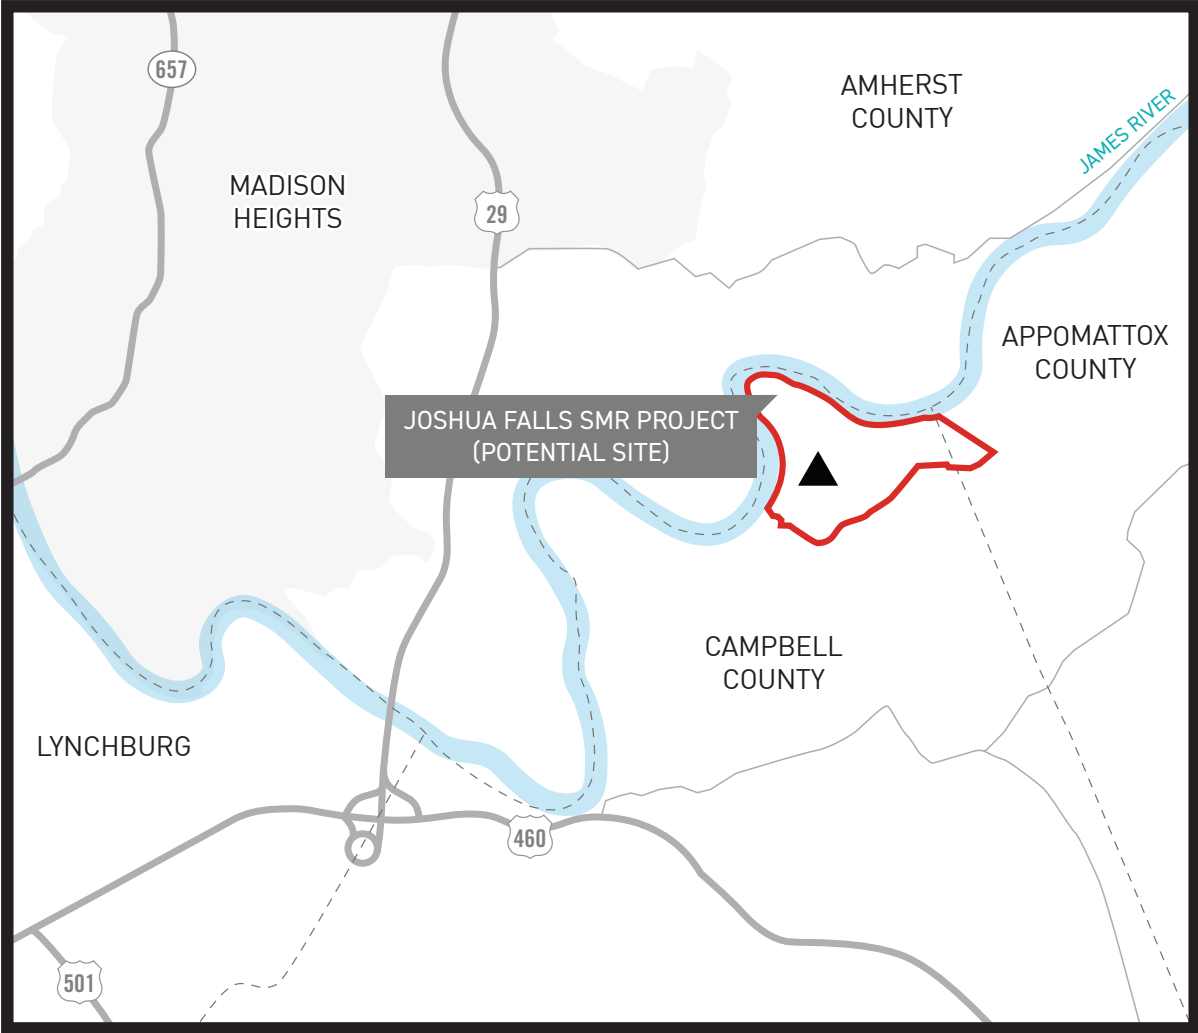

JOSHUA FALLS SMR POTENTIAL SITE

LEGEND

- APPALACHIAN POWER PROPERTY
- ▲ JOSHUA FALLS SUBSTATION
- COUNTY BOUNDARY LINE